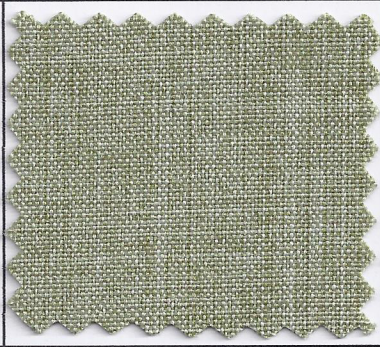

Monterey Linen • 60" Wide • 100% Polyester

Mocha

Khaki

Sage

Olive

Silver

Grape

Denim