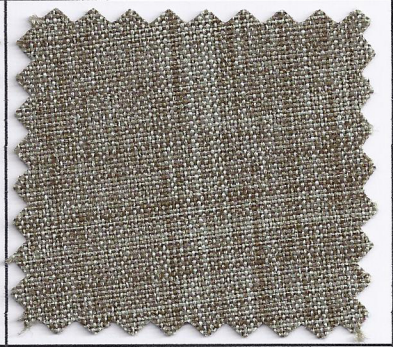

Monterey Linen • 60" Wide • 100% Polyester

Mocha

Khaki

Sage

Olive

Silver

Grape

Denim